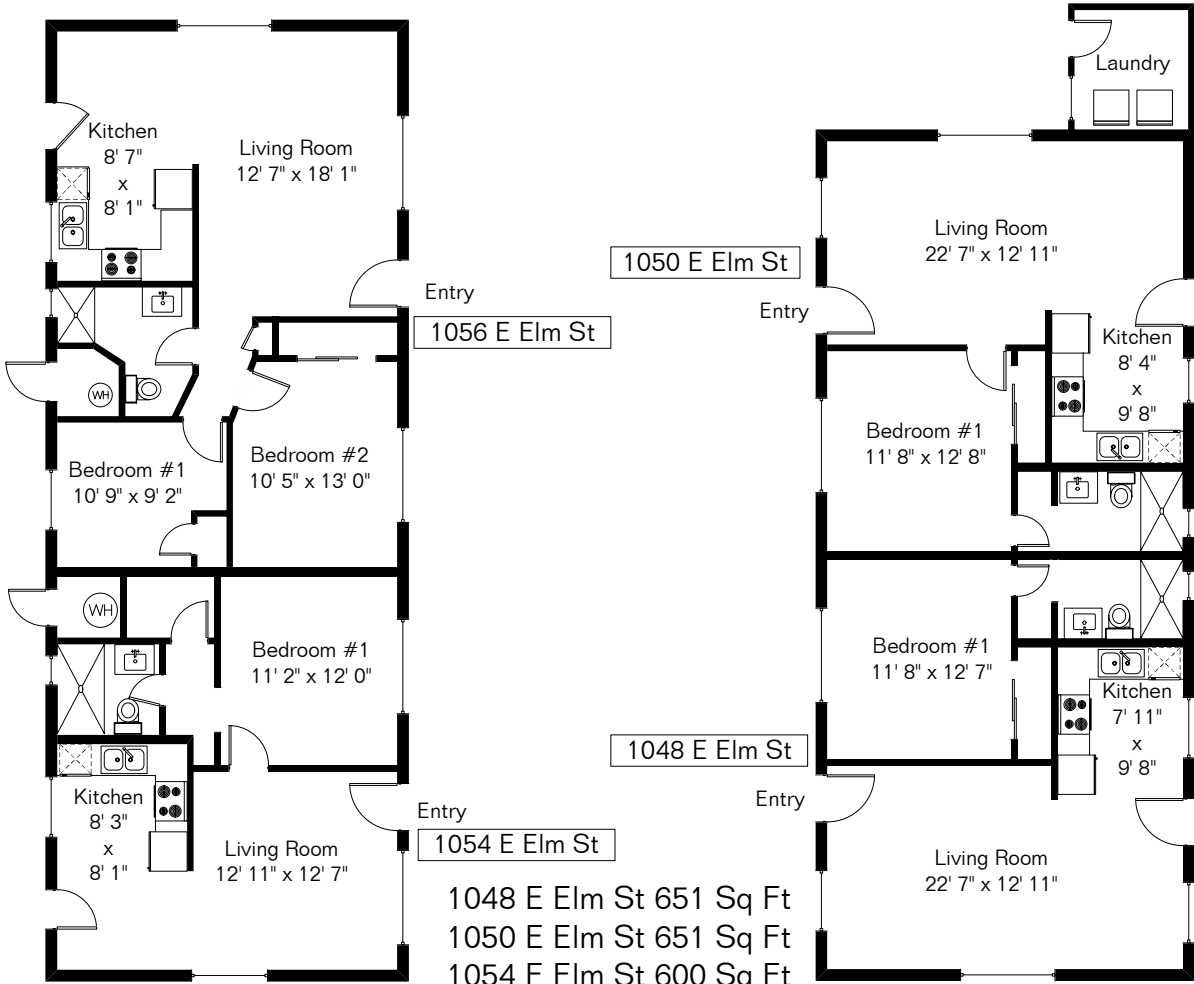

1048-1060 E Elm St

The square footages and room size information are deemed to be reliable but are not guaranteed and should be independently verified. This drawing is for marketing purposes only.

- 1048 E Elm St 651 Sq Ft
 - 1050 E Elm St 651 Sq Ft
 - 1054 E Elm St 600 Sq Ft
 - 1056 E Elm St 810 Sq Ft
 - 1058 E Elm St 736 Sq Ft
 - 1060 E Elm St 736 Sq Ft
- Total Living Area 4,184 Sq Ft**

Site Visit December 2022
 0 ft. 6 ft. 10 ft. 20 ft.

Floor Plans First!
 See the Floor Plan First™
 FloorPlansFirst.com™
 (520) 881-1500