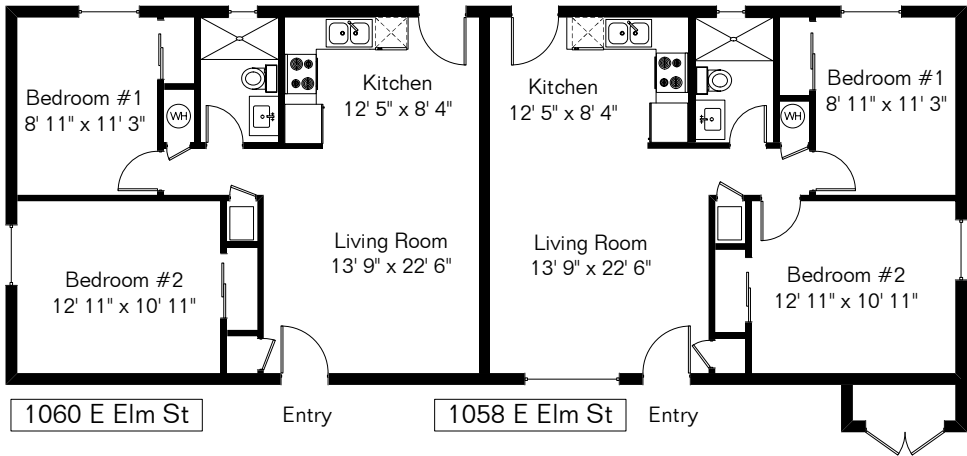

1048-1060 E Elm St

The square footages and room size information are deemed to be reliable but are not guaranteed and should be independently verified. This drawing is for marketing purposes only.

- 1048 E Elm St 651 Sq Ft
 - 1050 E Elm St 651 Sq Ft
 - 1054 E Elm St 600 Sq Ft
 - 1056 E Elm St 810 Sq Ft
 - 1058 E Elm St 736 Sq Ft
 - 1060 E Elm St 736 Sq Ft
- Total Living Area 4,184 Sq Ft**

Site Visit December 2022
 0 ft. 6 ft. 10 ft. 20 ft.

Floor Plans First!
 See the Floor Plan First™
 FloorPlansFirst.com™
 (520) 881-1500